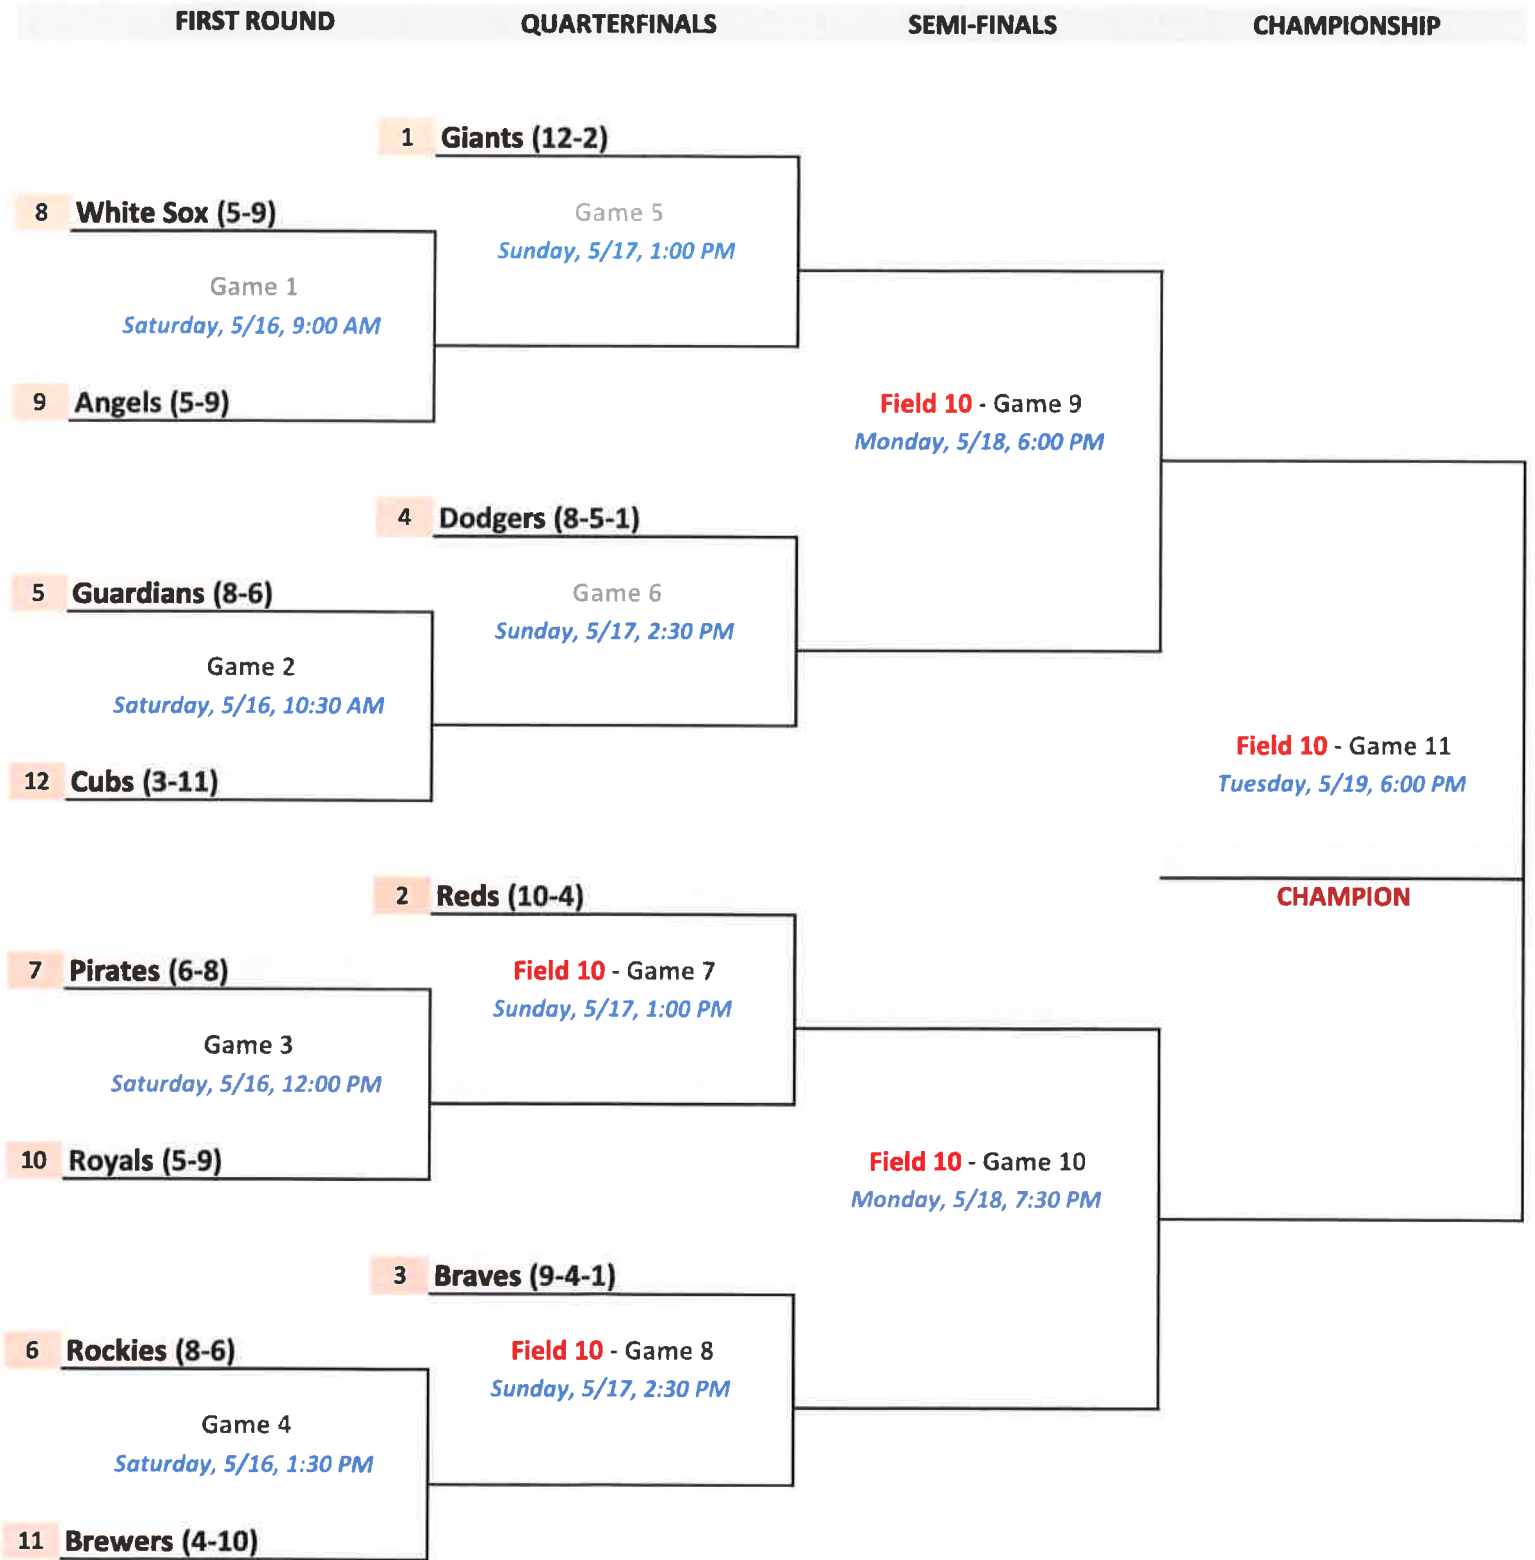

Spring 2026 PW6 Baseball Tournament

Single-Elimination Bracket

All games played at Field 8, **unless noted**. Higher seed is home team.

FIRST ROUND **QUARTERFINALS** **SEMI-FINALS** **CHAMPIONSHIP**

Spring 2026 PW7 Baseball Tournament

Single-Elimination Bracket

All games played at Field 5. Higher seed is home team.

FIRST ROUND	QUARTERFINALS	SEMI-FINALS	CHAMPIONSHIP
-------------	---------------	-------------	--------------

Mount Juliet League

Spring 2026 PW8 Baseball Tournament

Single-Elimination Bracket

All games played at Field 14, **unless noted**. Higher seed is home team.

Mount Juliet League

Spring 2026 Minor-9 Baseball Tournament

Single-Elimination Bracket

All games played at Field 3. Higher seed is home team.

Mount Juliet League

Spring 2026 Minor-10 Baseball Tournament

Single-Elimination Bracket

All games played at Field 2. Higher seed is home team.

FIRST ROUND	QUARTERFINALS	SEMI-FINALS	CHAMPIONSHIP
-------------	---------------	-------------	--------------