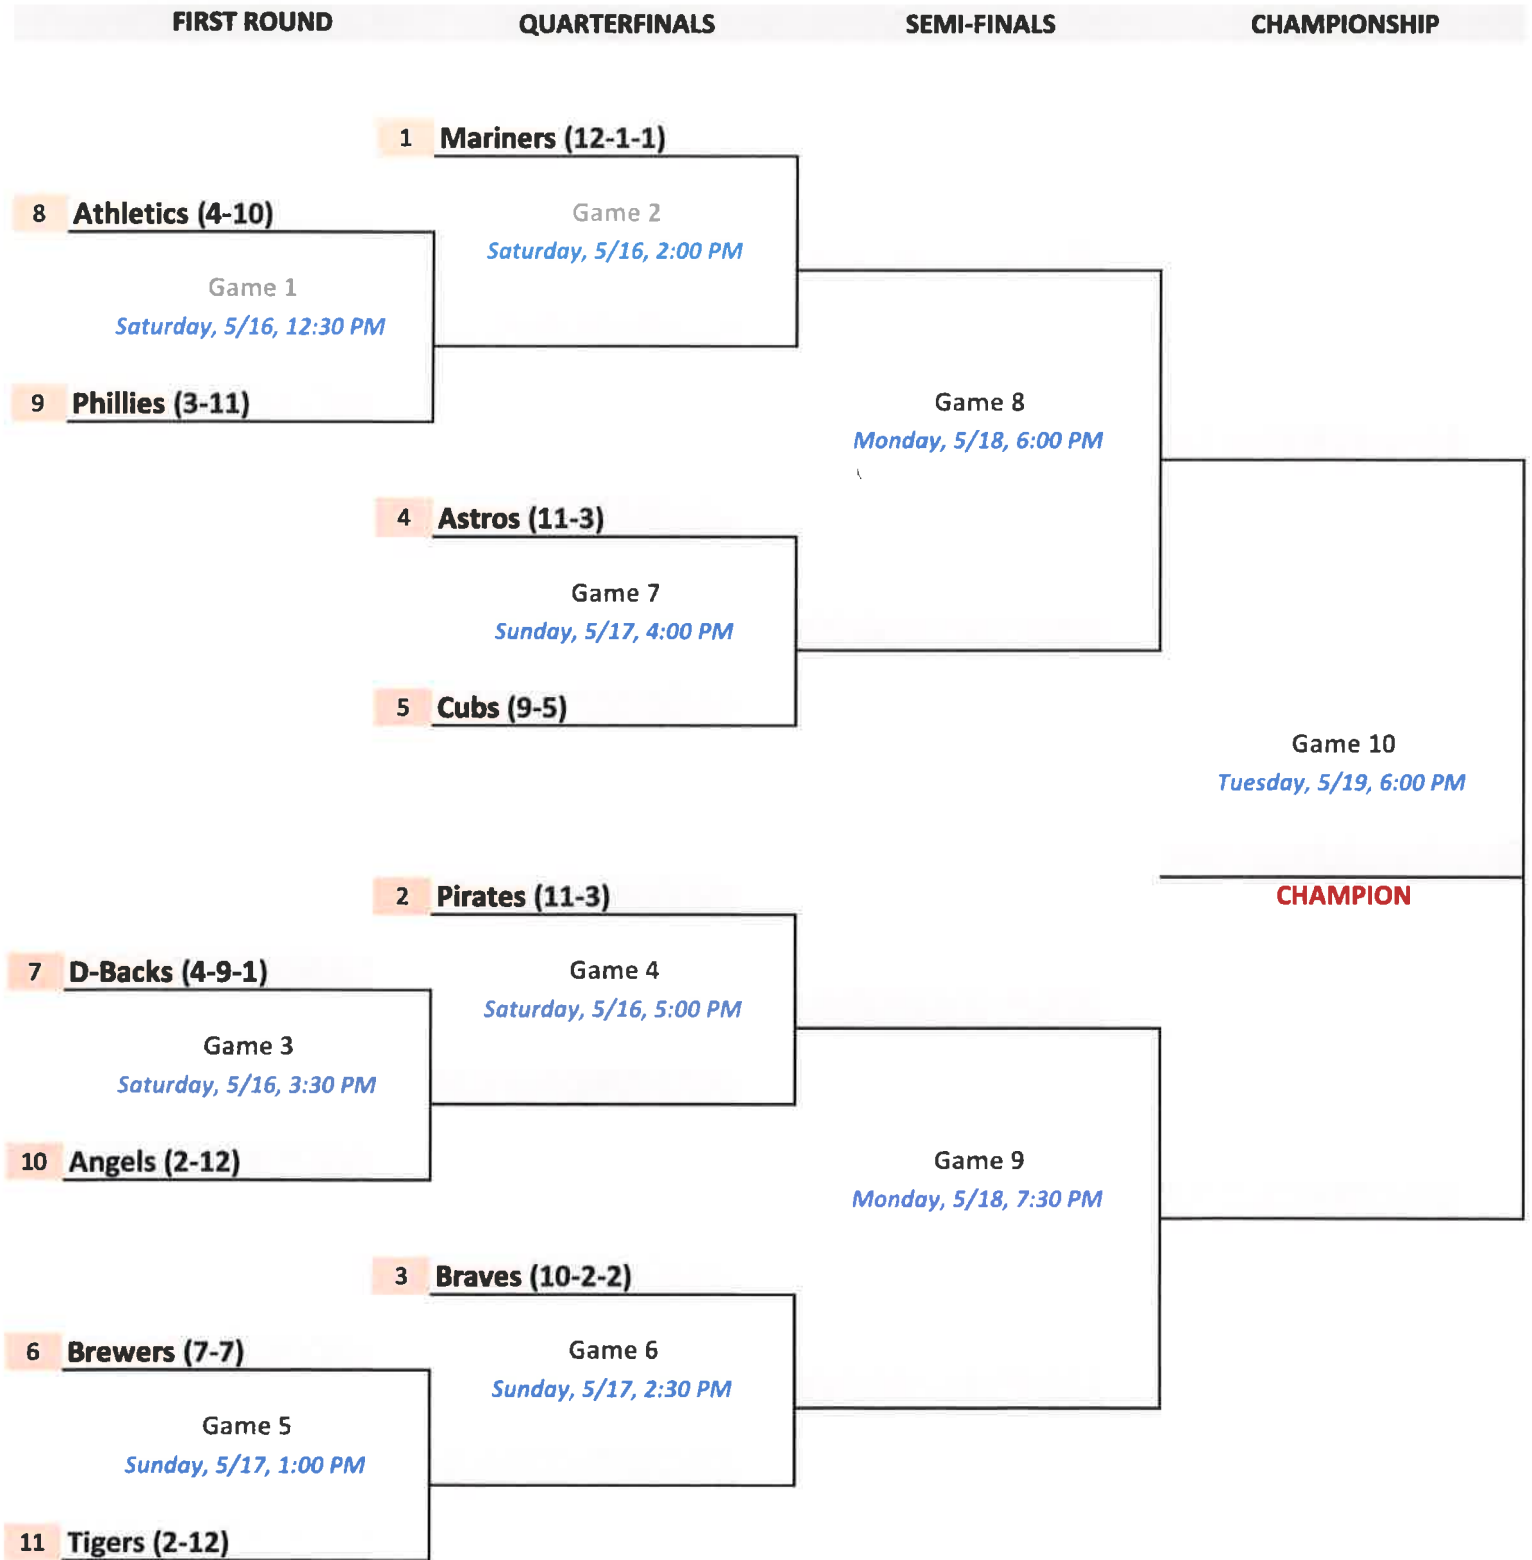

Spring 2026 PW6 Baseball Tournament

Single-Elimination Bracket

All games played at Field 8, **unless noted**. Higher seed is home team.

FIRST ROUND **QUARTERFINALS** **SEMI-FINALS** **CHAMPIONSHIP**

Spring 2026 PW7 Baseball Tournament

Single-Elimination Bracket

All games played at Field 5. Higher seed is home team.

FIRST ROUND	QUARTERFINALS	SEMI-FINALS	CHAMPIONSHIP
-------------	---------------	-------------	--------------

Mount Juliet League

Spring 2026 PW8 Baseball Tournament

Single-Elimination Bracket

All games played at Field 14, **unless noted**. Higher seed is home team.

Mount Juliet League

Spring 2026 Minor-9 Baseball Tournament

Single-Elimination Bracket

All games played at Field 3. Higher seed is home team.

Mount Juliet League

Spring 2026 Minor-10 Baseball Tournament

Single-Elimination Bracket

All games played at Field 2. Higher seed is home team.

FIRST ROUND	QUARTERFINALS	SEMI-FINALS	CHAMPIONSHIP
-------------	---------------	-------------	--------------