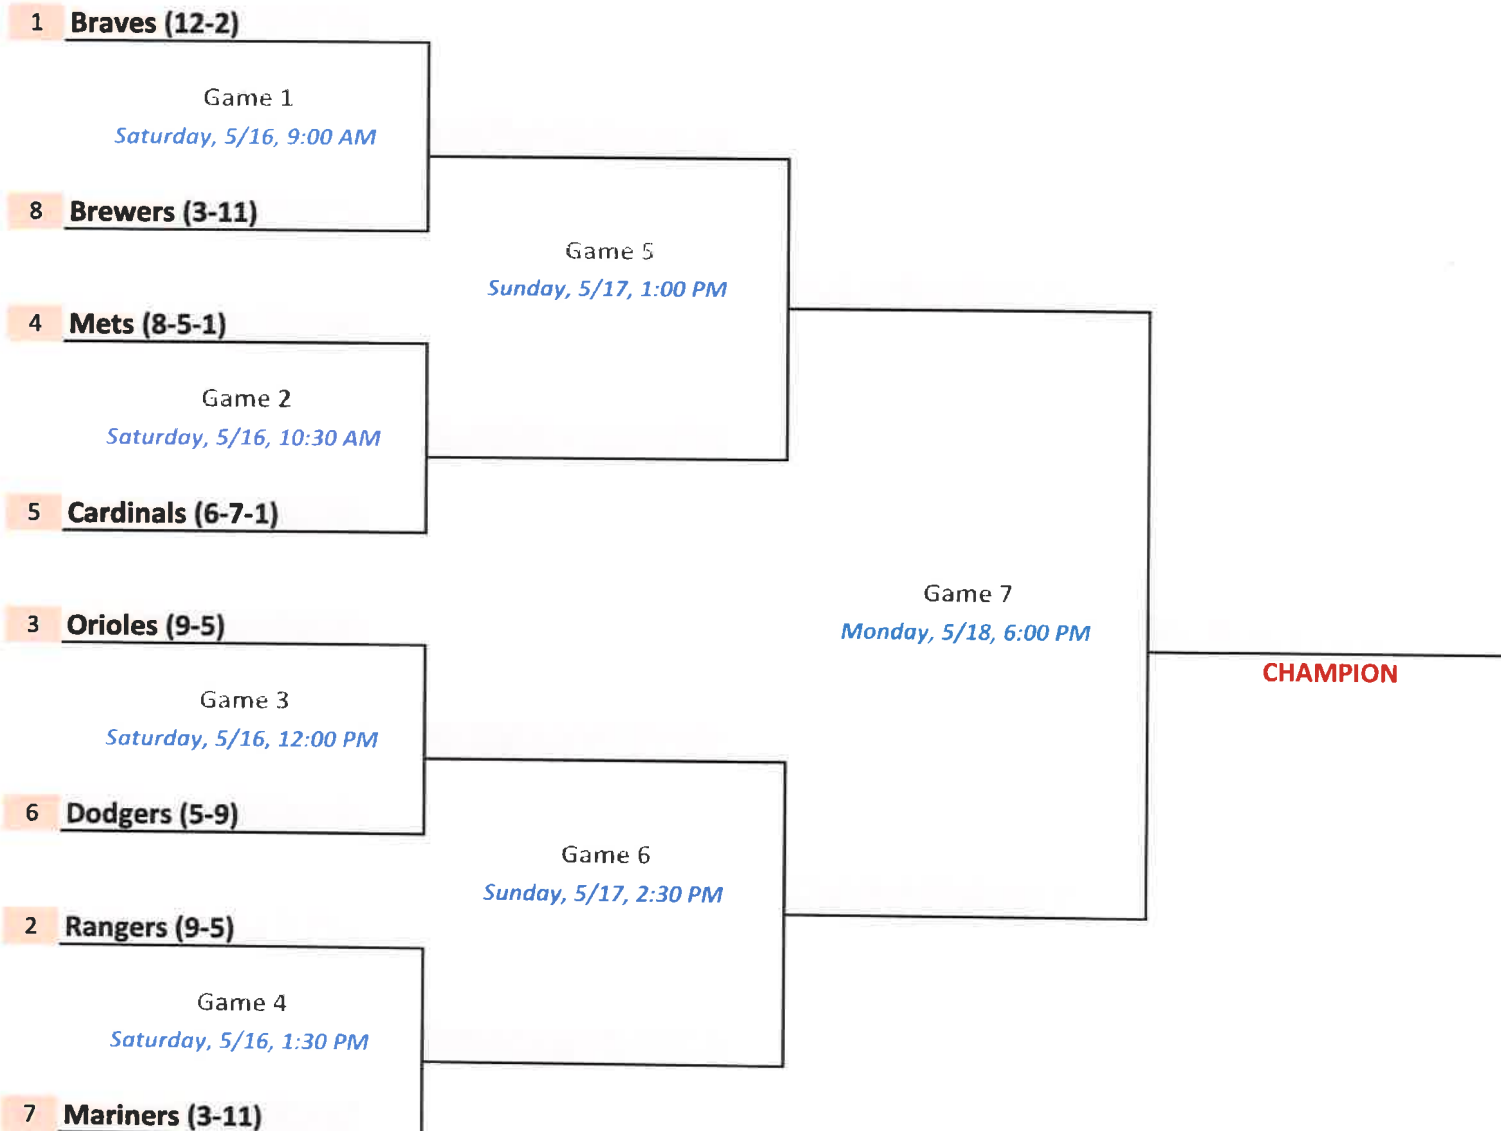

Single-Elimination Bracket

All games played at Field 5. Higher seed is home team.

FIRST ROUND	QUARTERFINALS	SEMI-FINALS	CHAMPIONSHIP
-------------	---------------	-------------	--------------

Mount Juliet League

All games played at Field 3. Higher seed is home team.

Mount Juliet League

Spring 2026 Minor-10 Baseball Tournament

Single-Elimination Bracket

All games played at Field 2. Higher seed is home team.

FIRST ROUND	QUARTERFINALS	SEMI-FINALS	CHAMPIONSHIP
-------------	---------------	-------------	--------------

Mount Juliet League

Spring 2026 Major Baseball Tournament

Single-Elimination Bracket

All games played at Field 1. Higher seed is home team.

Mount Juliet League

Spring 2026 Junior Baseball Tournament

Single-Elimination Bracket, Best-of-3 Championship series.

All games played at Field 4. Higher seed is home team, except for Game 2 of the championship series.