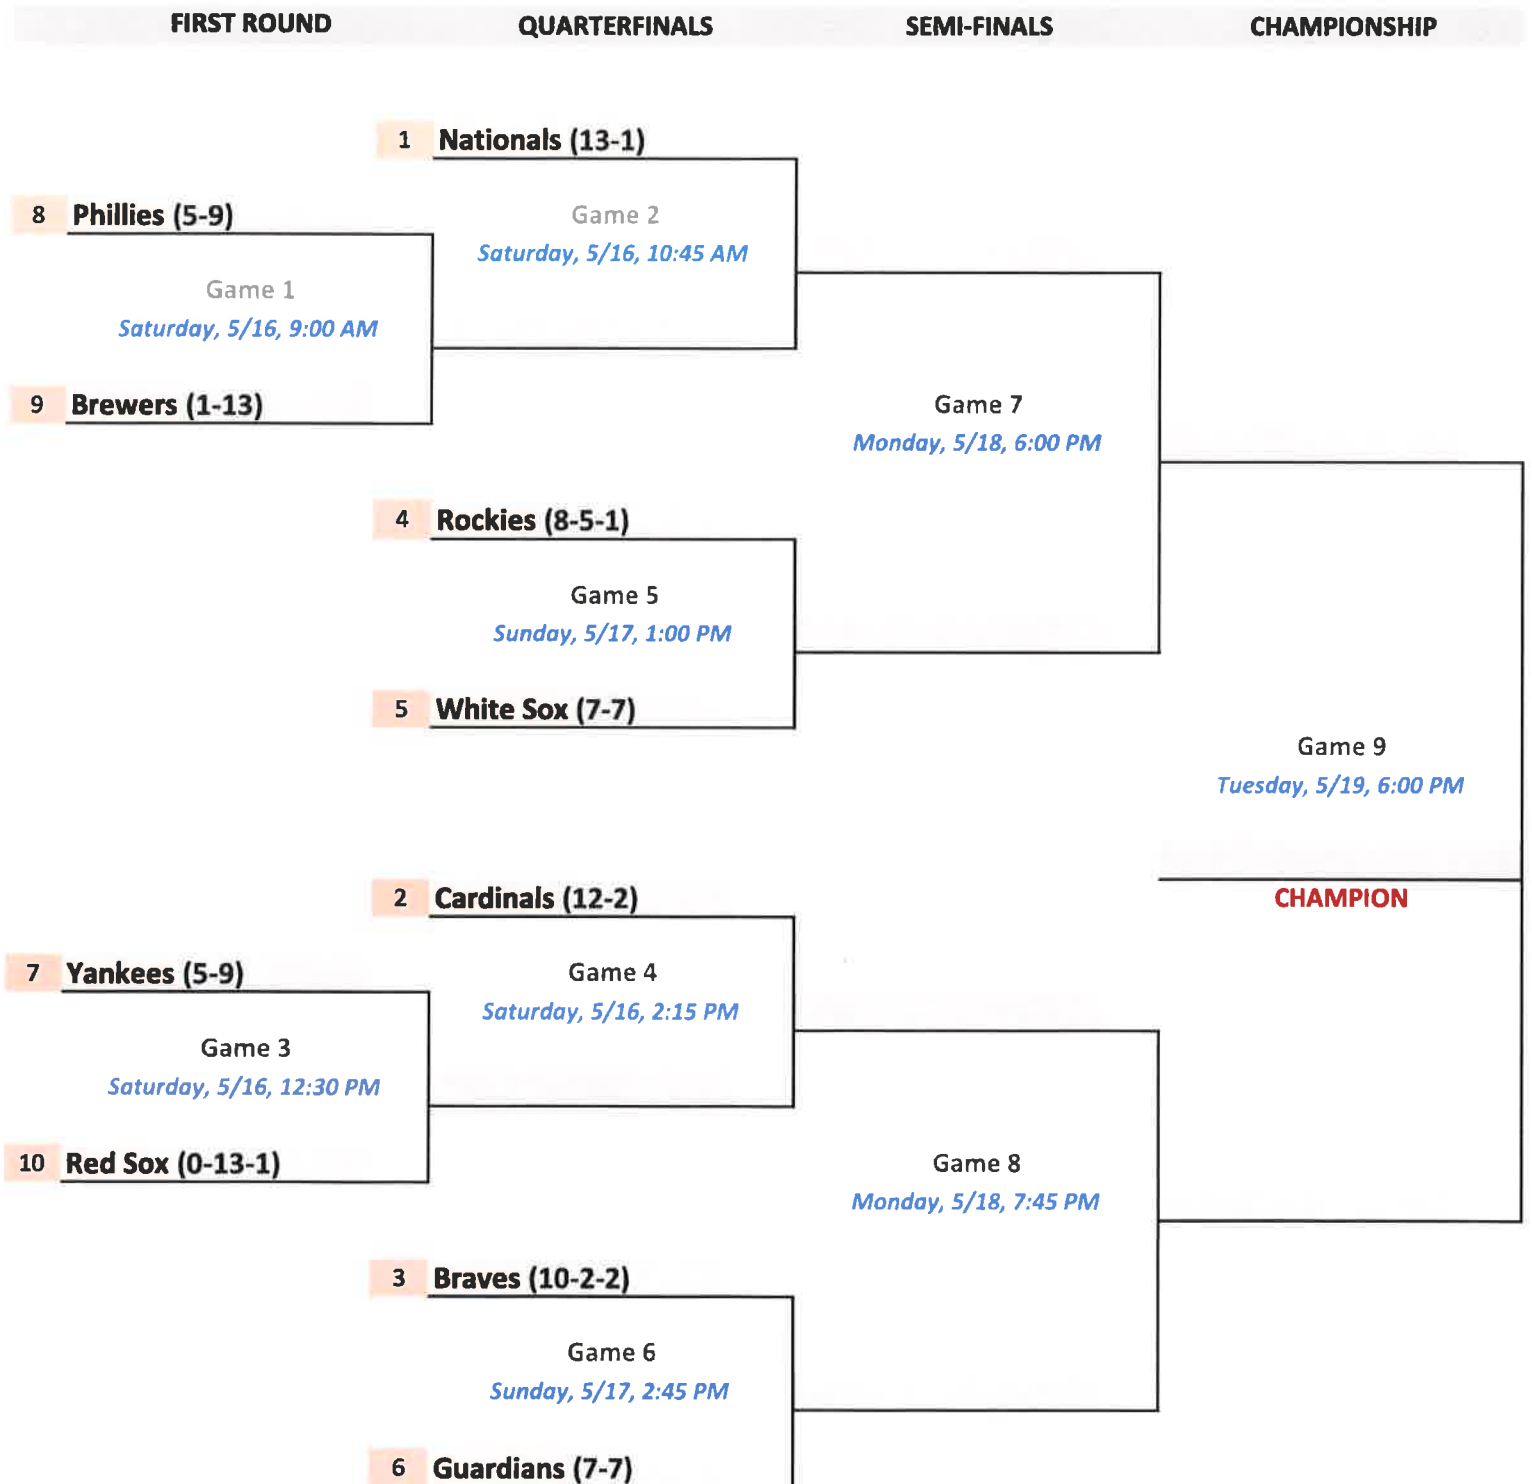

Single-Elimination Bracket

All games played at Field 5. Higher seed is home team.

FIRST ROUND	QUARTERFINALS	SEMI-FINALS	CHAMPIONSHIP
-------------	---------------	-------------	--------------

Mount Juliet League

All games played at Field 3. Higher seed is home team.

Mount Juliet League

Spring 2026 Minor-10 Baseball Tournament

Single-Elimination Bracket

All games played at Field 2. Higher seed is home team.

FIRST ROUND	QUARTERFINALS	SEMI-FINALS	CHAMPIONSHIP
-------------	---------------	-------------	--------------

Mount Juliet League

Spring 2026 Major Baseball Tournament

Single-Elimination Bracket

All games played at Field 1. Higher seed is home team.

Mount Juliet League

Spring 2026 Junior Baseball Tournament

Single-Elimination Bracket, Best-of-3 Championship series.

All games played at Field 4. Higher seed is home team, except for Game 2 of the championship series.