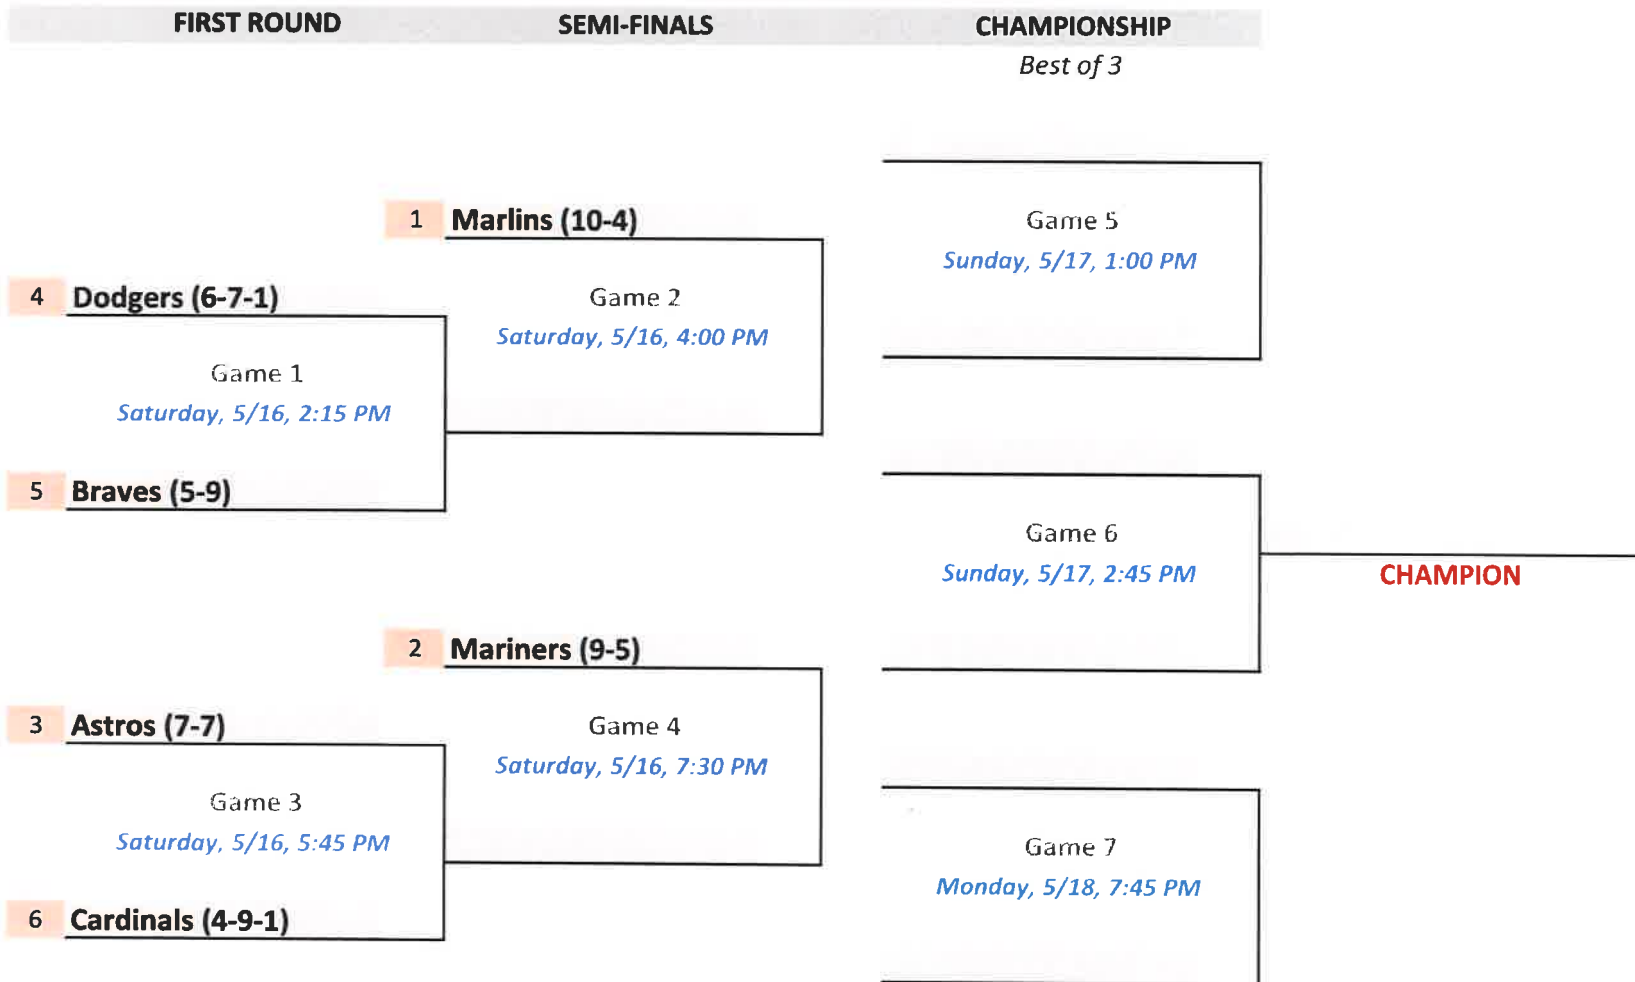

All games played at Field 3. Higher seed is home team.

Mount Juliet League

Spring 2026 Minor-10 Baseball Tournament

Single-Elimination Bracket

All games played at Field 2. Higher seed is home team.

FIRST ROUND	QUARTERFINALS	SEMI-FINALS	CHAMPIONSHIP
-------------	---------------	-------------	--------------

Mount Juliet League

Spring 2026 Major Baseball Tournament

Single-Elimination Bracket

All games played at Field 1. Higher seed is home team.

Mount Juliet League

Spring 2026 Junior Baseball Tournament

Single-Elimination Bracket, Best-of-3 Championship series.

All games played at Field 4. Higher seed is home team, except for Game 2 of the championship series.

Mount Juliet League

Spring 2026 Senior Baseball Tournament

Single-Elimination Bracket, Best-of-3 Championship series.

All games played at Field 4. Higher seed is home team, except for Game 2 of the championship series.