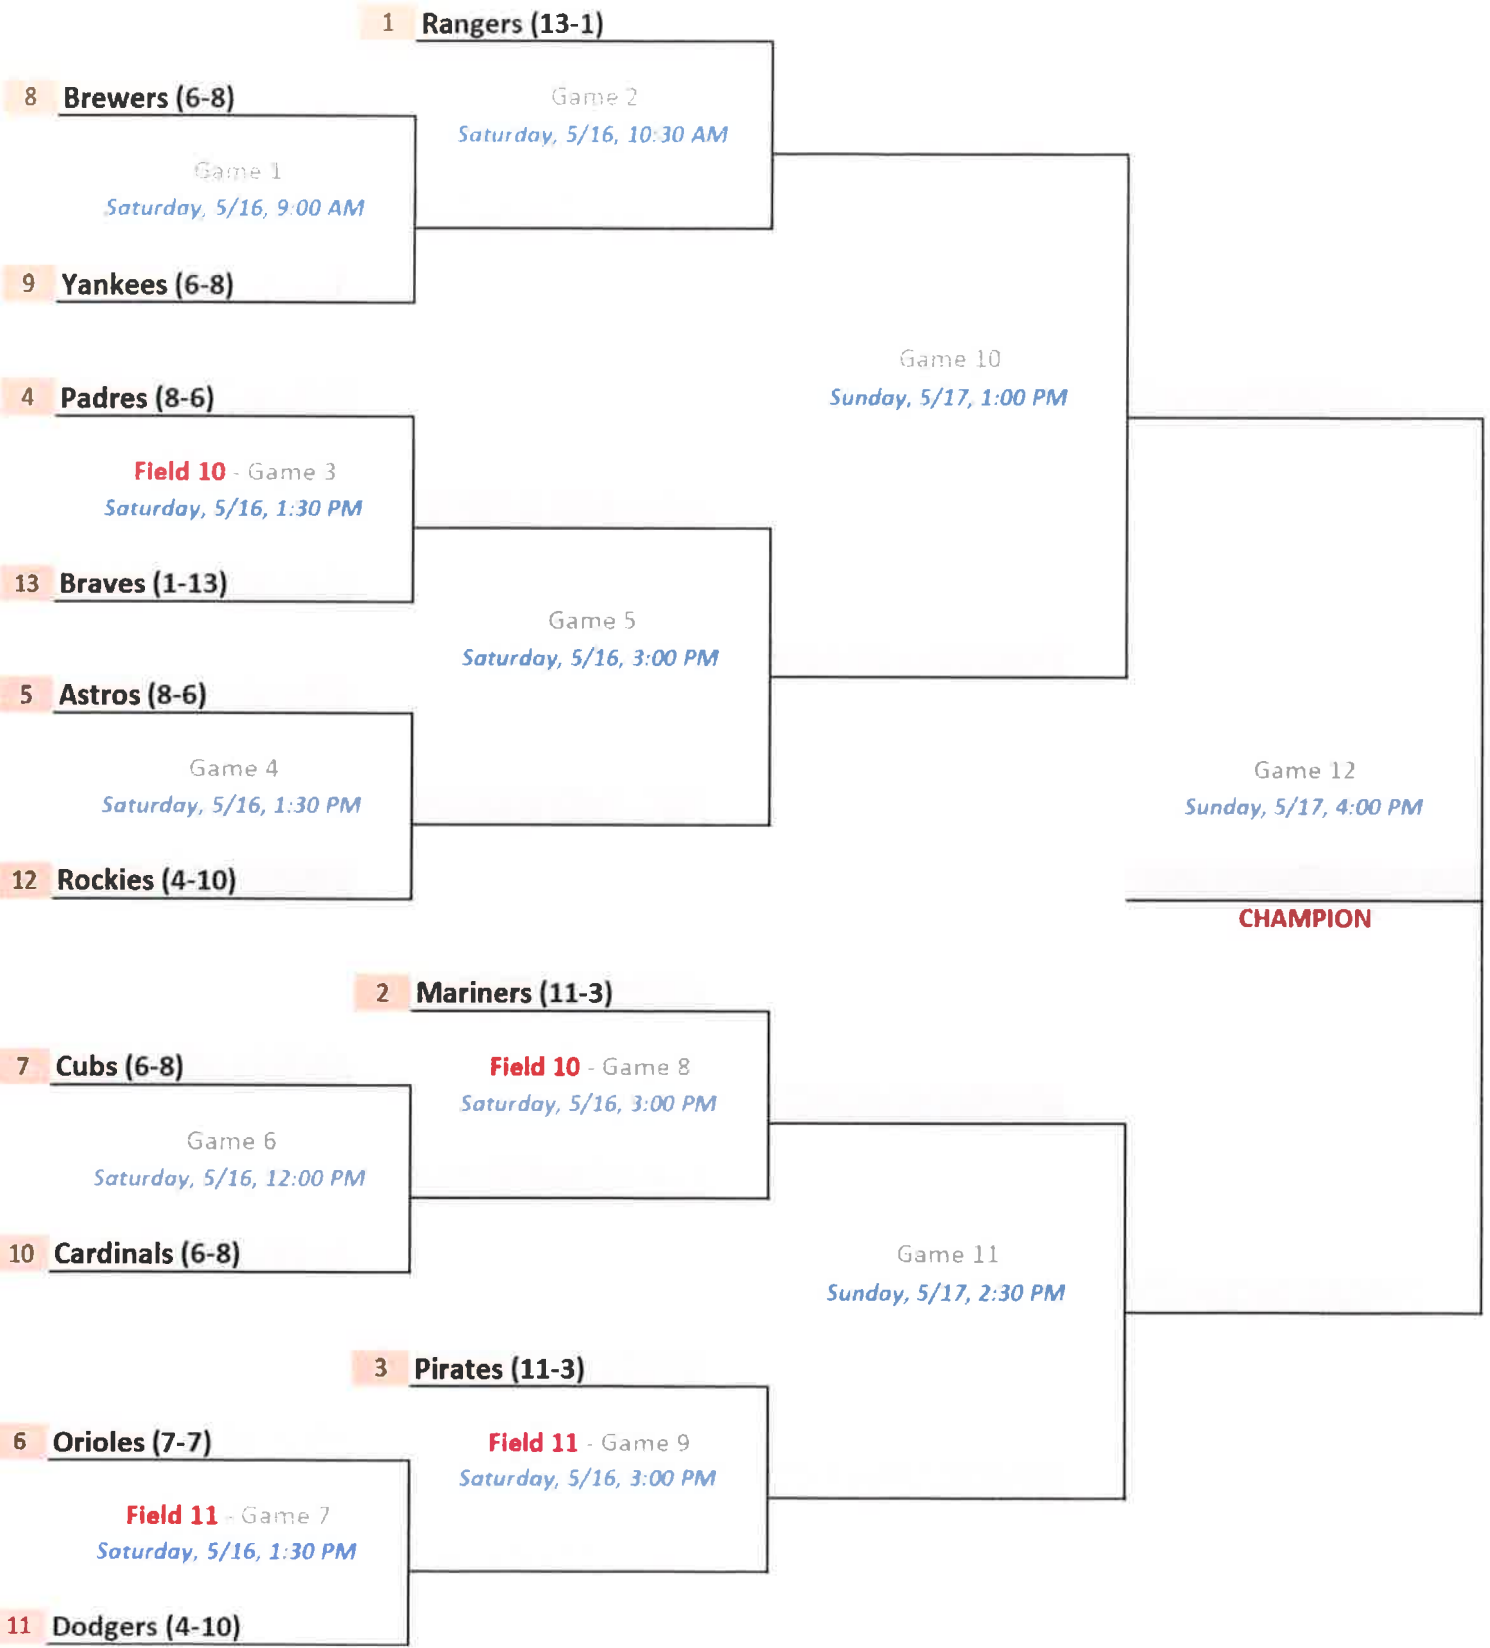

Spring 2026 PW6 Baseball Tournament

Single-Elimination Bracket

All games played at Field 8, **unless noted**. Higher seed is home team.

FIRST ROUND **QUARTERFINALS** **SEMI-FINALS** **CHAMPIONSHIP**

Spring 2026 PW7 Baseball Tournament

Single-Elimination Bracket

All games played at Field 5. Higher seed is home team.

FIRST ROUND	QUARTERFINALS	SEMI-FINALS	CHAMPIONSHIP
-------------	---------------	-------------	--------------

Mount Juliet League

Spring 2026 PW8 Baseball Tournament

Single-Elimination Bracket

All games played at Field 14, **unless noted**. Higher seed is home team.

Mount Juliet League

Spring 2026 Minor-9 Baseball Tournament

Single-Elimination Bracket